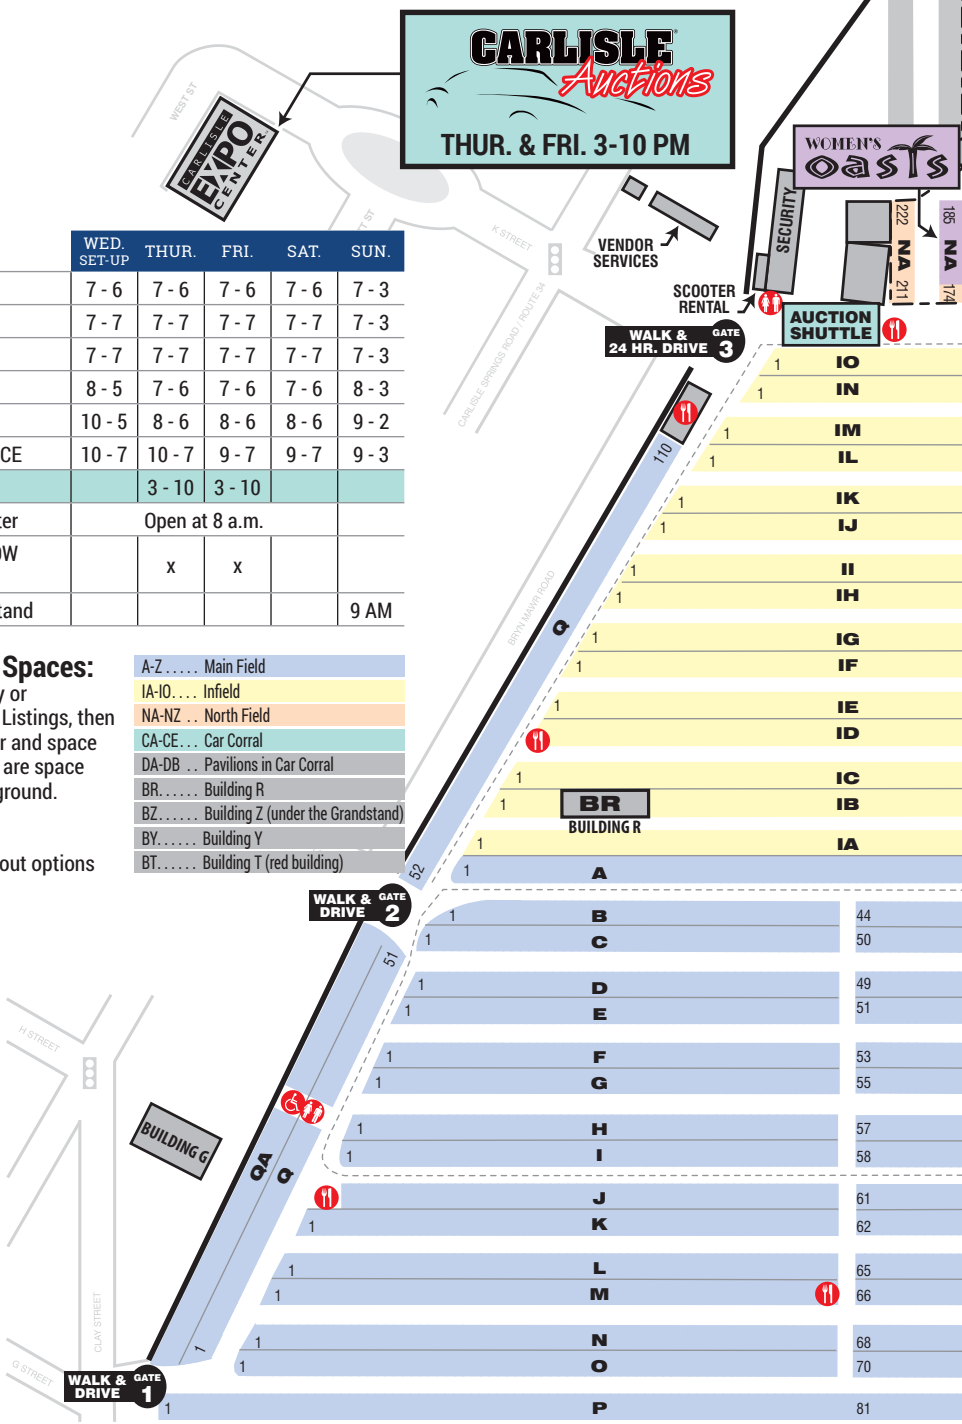

Spring CARLISLE®

COLLECTOR CAR SWAP MEET, CORRAL & AUCTION

April 23-27, 2014 • Carlisle, PA

HOURS

	WED. SET-UP	THUR.	FRI.	SAT.	SUN.
GATES OPEN	7-6	7-6	7-6	7-6	7-3
BUILDINGS R, T, Y & Z OPEN	7-7	7-7	7-7	7-7	7-3
VENDOR SERVICES OFFICE	7-7	7-7	7-7	7-7	7-3
GUEST SERVICES	8-5	7-6	7-6	7-6	8-3
ORRSTOWN BANK	10-5	8-6	8-6	8-6	9-2
NOTARY / CAR CORRAL OFFICE	10-7	10-7	9-7	9-7	9-3
AUCTION / Expo Center		3-10	3-10		
AUCTION OFFICE / Expo Center		Open at 8 a.m.			
HOT RODDERS OF TOMORROW COMPETITION / Stage		X	X		
WORSHIP SERVICE / Grandstand					9 AM

How To Find Vendor Spaces:

Look up vendors by category or alphabetically in the Vendor Listings, then find the row or building letter and space numbers on this map. There are space markers every 10 ft. on the ground.

A-Z	Main Field
IA-IO	Infeld
NA-NZ	North Field
CA-CE	Car Corral
DA-DB	Pavilions in Car Corral
BR	Building R
BZ	Building Z (under the Grandstand)
BY	Building Y
BT	Building T (red building)

Parts Hauling:

Inquire at Guest Services about options to have your parts hauled.

- THE CARLISLE STORE
  Event Shirts & Souvenirs
- GUEST SERVICES
  Hand Cart Rental
  Courtesy Phone
- ATM & ORRSTOWN BANK
- FIRST AID
- RESTROOMS
- WHEELCHAIR ACCESSIBLE
- FOOD
- SHOWERS
- WATER
- --- TRAM ROUTE

CARLISLE EVENTS
1000 BRYN MAWR RD.
CARLISLE, PA 17013
717-243-7855
CARLISLEEVENTS.COM